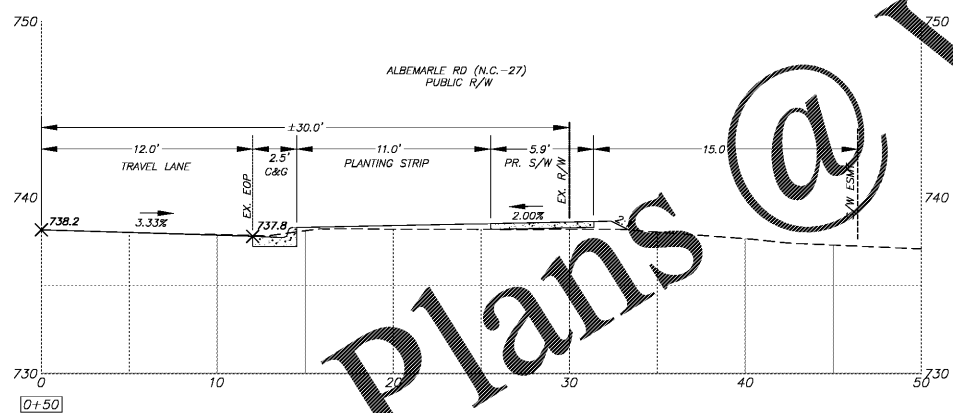

Order Plans @

WWW.LDILine.com

ALBEMARLE ROAD PARTNERS, LLC
568 JETTON STREET
SUITE 200
DAVIDSON, NC 28036
PH: 704-895-2084
watson@piedmontlanddevelopment.com

ALBEMARLE ROAD SHOPS
8837 ALBEMARLE ROAD CHARLOTTE, NC 28227
ALBEMARLE ROAD CROSS-SECTIONS

REVISIONS

PROJECT NO.: 2019-13
SCALE: 1"=5'
DRAWN BY: PAB
CHECKED BY: MSL

SHEET NO:
C10.2