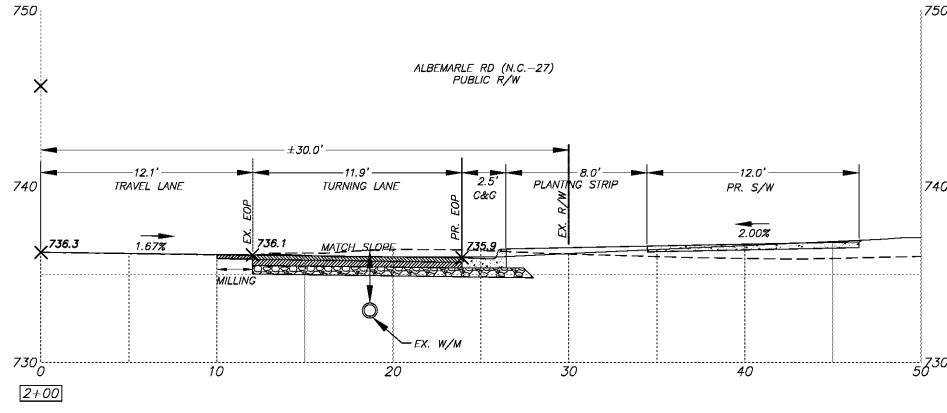

Order Plans @

WWW.LDILine.com

ALBEMARLE ROAD PARTNERS, LLC
568 JETTON STREET
SUITE 200
DAVIDSON, NC 28036
PH: 704-895-2084
watson@piedmontlanddevelopment.com

ALBEMARLE ROAD SHOPS
8837 ALBEMARLE ROAD CHARLOTTE, NC 28227
ALBEMARLE ROAD CROSS-SECTIONS

REVISIONS

PROJECT NO.: 2019-13
SCALE: 1"=5'
DRAWN BY: PAB
CHECKED BY: MSL

SHEET NO:
C10.2