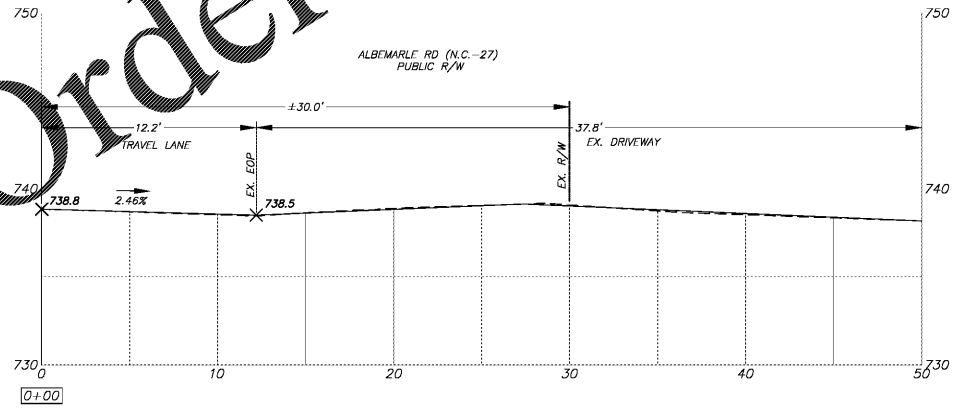

Order Plans @

WWW.LDILine.com

ALBEMARLE ROAD PARTNERS, LLC
568 JETTON STREET
SUITE 200
DAVIDSON, NC 28036
PH: 704-895-2084
watson@piedmontlanddevelopment.com

ALBEMARLE ROAD SHOPS
8837 ALBEMARLE ROAD CHARLOTTE, NC 28227
ALBEMARLE ROAD CROSS-SECTIONS

REVISIONS

PROJECT NO.: 2019-13
SCALE: 1"=5'
DRAWN BY: PAB
CHECKED BY: MSL

SHEET NO:
C10.2