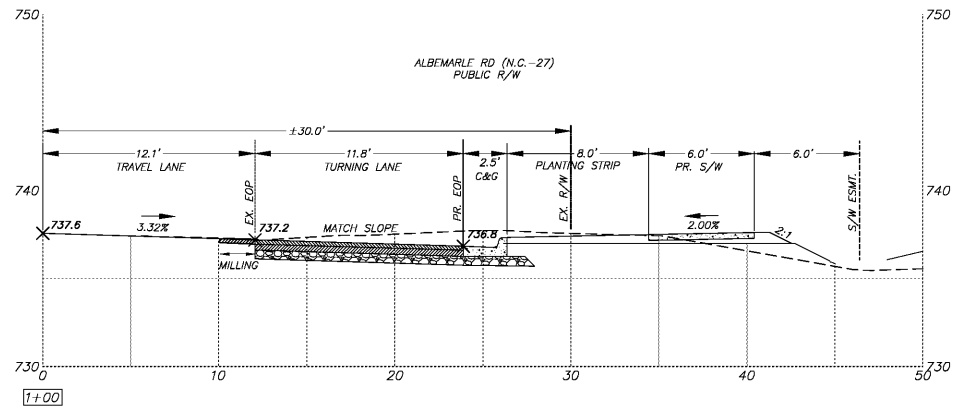

Order Plans @

WWW.LDILine.com

ALBEMARLE ROAD PARTNERS, LLC
568 JETTON STREET
SUITE 200
DAVIDSON, NC 28036
PH: 704-895-2084
watson@piedmontlanddevelopment.com

ALBEMARLE ROAD SHOPS
8837 ALBEMARLE ROAD CHARLOTTE, NC 28227
ALBEMARLE ROAD CROSS-SECTIONS

REVISIONS

PROJECT NO.: 2019-13
SCALE: 1"=5'
DRAWN BY: PAB
CHECKED BY: MSL

SHEET NO:
C10.2