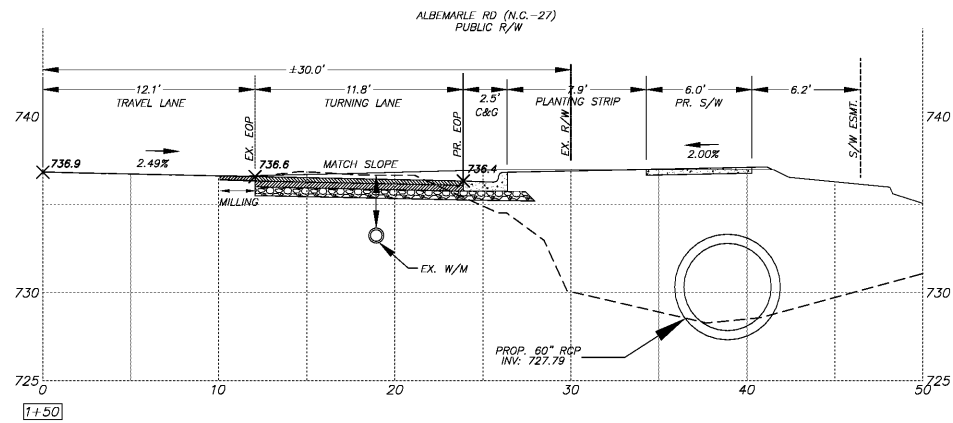

Order Plans @

WWW.LDILine.com

ALBEMARLE ROAD PARTNERS, LLC
568 JETTON STREET
SUITE 200
DAVIDSON, NC 28036
PH: 704-895-2084
watson@piedmontlanddevelopment.com

ALBEMARLE ROAD SHOPS
8837 ALBEMARLE ROAD CHARLOTTE, NC 28227
ALBEMARLE ROAD CROSS-SECTIONS

REVISIONS

PROJECT NO.: 2019-13
SCALE: 1"=5'
DRAWN BY: PAB
CHECKED BY: MSL

SHEET NO:
C10.2