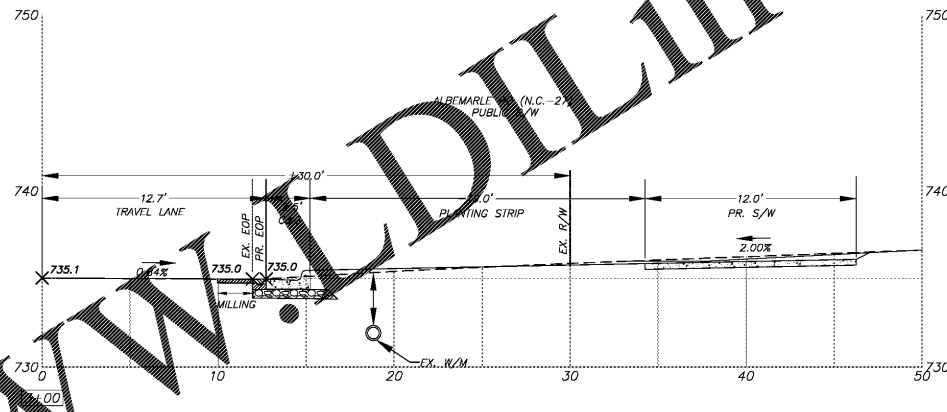

Order Plans @

WWW.LDILine.com

ALBEMARLE ROAD PARTNERS, LLC
568 JETTON STREET
SUITE 200
DAVIDSON, NC 28036
PH: 704-895-2084
watson@piedmontlanddevelopment.com

ALBEMARLE ROAD SHOPS
8837 ALBEMARLE ROAD CHARLOTTE, NC 28227
ALBEMARLE ROAD CROSS-SECTIONS

REVISIONS

PROJECT NO.: 2019-13
SCALE: 1"=5'
DRAWN BY: PAB
CHECKED BY: MSL

SHEET NO:
C10.2