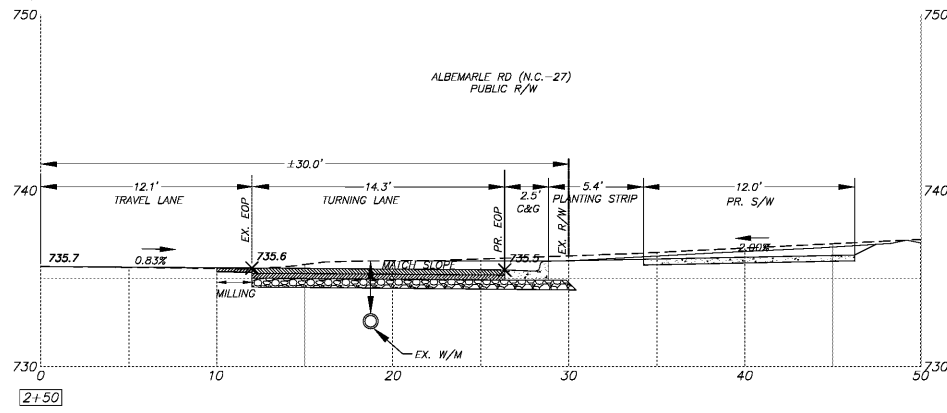

Order Plans @

WWW.LDILine.com

ALBEMARLE ROAD PARTNERS, LLC
568 JETTON STREET
SUITE 200
DAVIDSON, NC 28036
PH: 704-895-2084
watson@piedmontlanddevelopment.com

ALBEMARLE ROAD SHOPS
8837 ALBEMARLE ROAD CHARLOTTE, NC 28227
ALBEMARLE ROAD CROSS-SECTIONS

REVISIONS

PROJECT NO.: 2019-13
SCALE: 1"=5'
DRAWN BY: PAB
CHECKED BY: MSL

SHEET NO:
C10.2